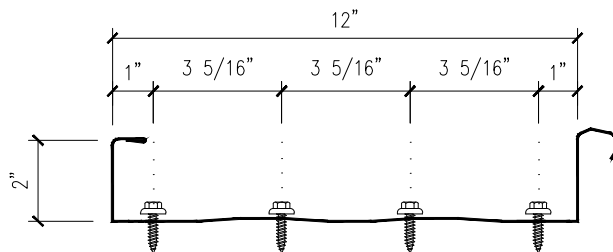

GUTTER STRAP ATTACHMENT

EAVE SEALANT DETAIL

URETHANE SEALANT MUST COME
IN CONTACT WITH TAPE SEALER
TO FORM A WEATHERTIGHT SEAL

FASTENER SPACING @ EAVE