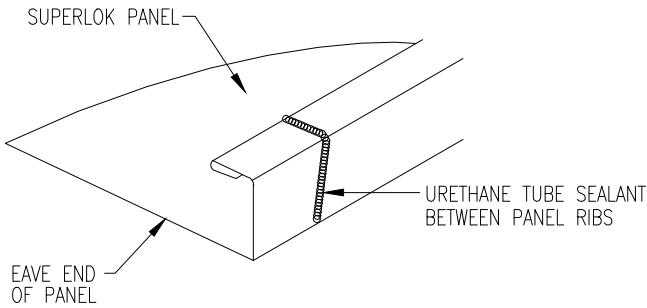

FASTENER SPACING @ EAVE

1/4-14 x 1 LONG-LIFE
'TYPE AB' SELF-TAPPER
W/WASHER [FASTENER #2B]

EAVE SEALANT DETAIL

URETHANE SEALANT MUST COME
IN CONTACT WITH TAPE SEALER
TO FORM A WEATHERTIGHT SEAL