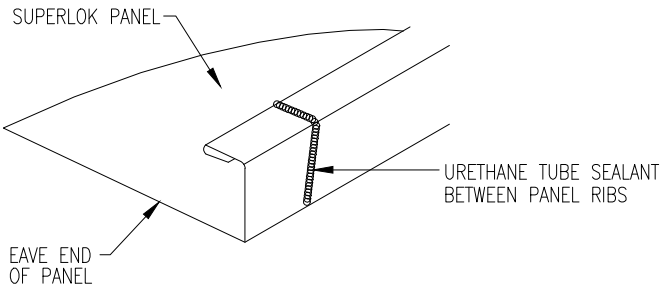

FASTENER SPACING @ EAVE

1/4-14 x 1 LONG-LIFE
'TYPE AB' SELF-TAPPER
W/WASHER [FASTENER #2B]

EAVE SEALANT DETAIL

URETHANE SEALANT MUST COME
IN CONTACT WITH TAPE SEALER
TO FORM A WEATHERTIGHT SEAL