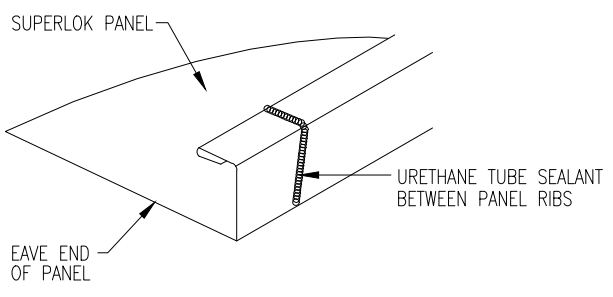

FASTENER SPACING @ EAVE

1/4-14 x 1 LONG-LIFE 'TYPE AB' SELF-TAPPER W/WASHER [FASTENER #2B]

EAVE SEALANT DETAIL

URETHANE SEALANT MUST COME IN CONTACT WITH TAPE SEALER TO FORM A WEATHERTIGHT SEAL