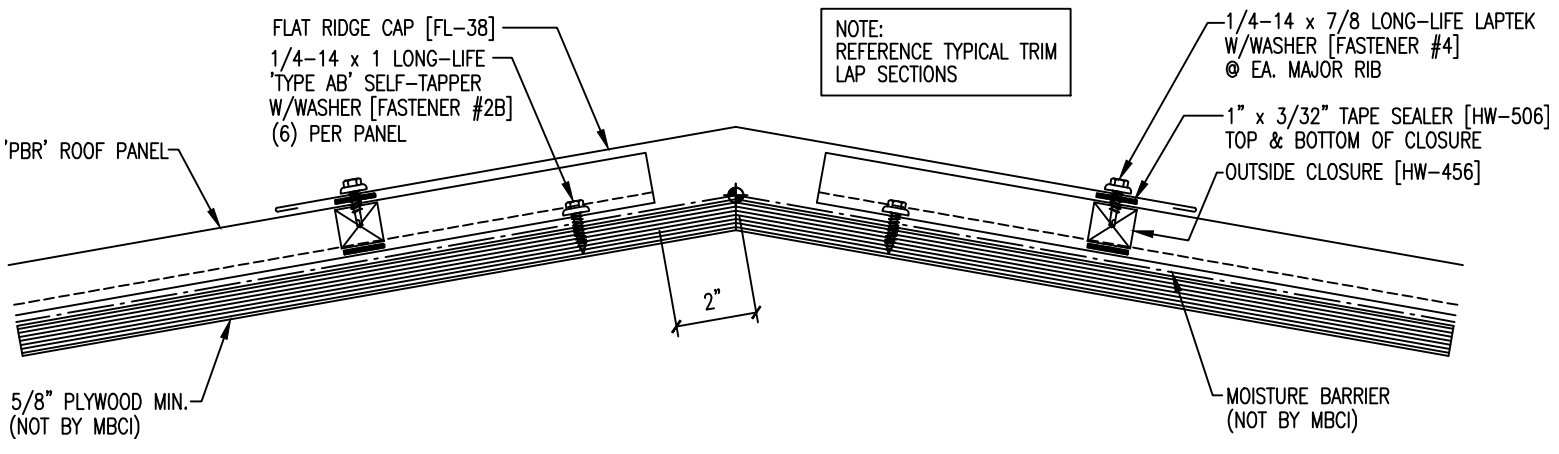

12

12

FLAT RIDGE CAP [FL-38]
1/4-14 x 1 LONG-LIFE
'TYPE AB' SELF-TAPPER
W/WASHER [FASTENER #2B]
(6) PER PANEL

NOTE:
REFERENCE TYPICAL TRIM
LAP SECTIONS

1/4-14 x 7/8 LONG-LIFE LAPTEK
W/WASHER [FASTENER #4]
@ EA. MAJOR RIB
1" x 3/32" TAPE SEALER [HW-506]
TOP & BOTTOM OF CLOSURE
OUTSIDE CLOSURE [HW-456]

'PBR' ROOF PANEL

5/8" PLYWOOD MIN.
(NOT BY MBCI)

MOISTURE BARRIER
(NOT BY MBCI)

2"