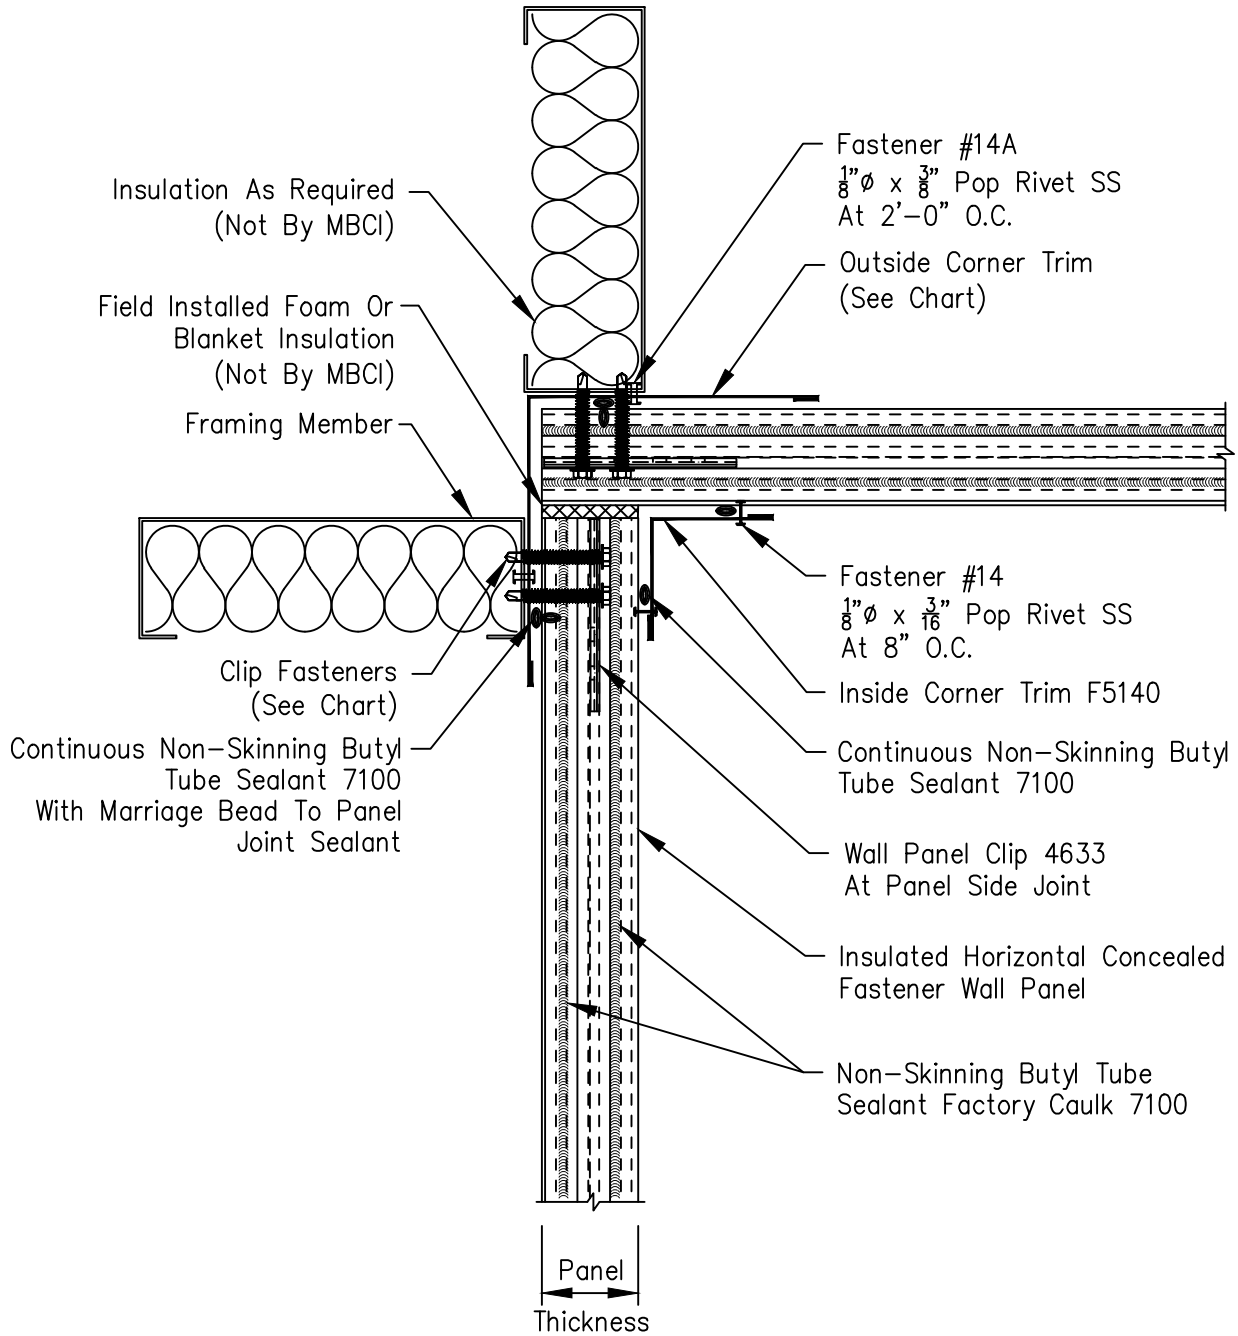

# Horizontal Insulated CF Wall Panel Inside Corner With Standard Trim

Wall Panel Thickness	Outside Corner Trim	Clip Fastener
2"	F5102	#1616
2½"	F5103	#1624
3"	F5104	#1624
4"	F5101	#1632
5"	F5124	#1640
6"	F5125	#1648