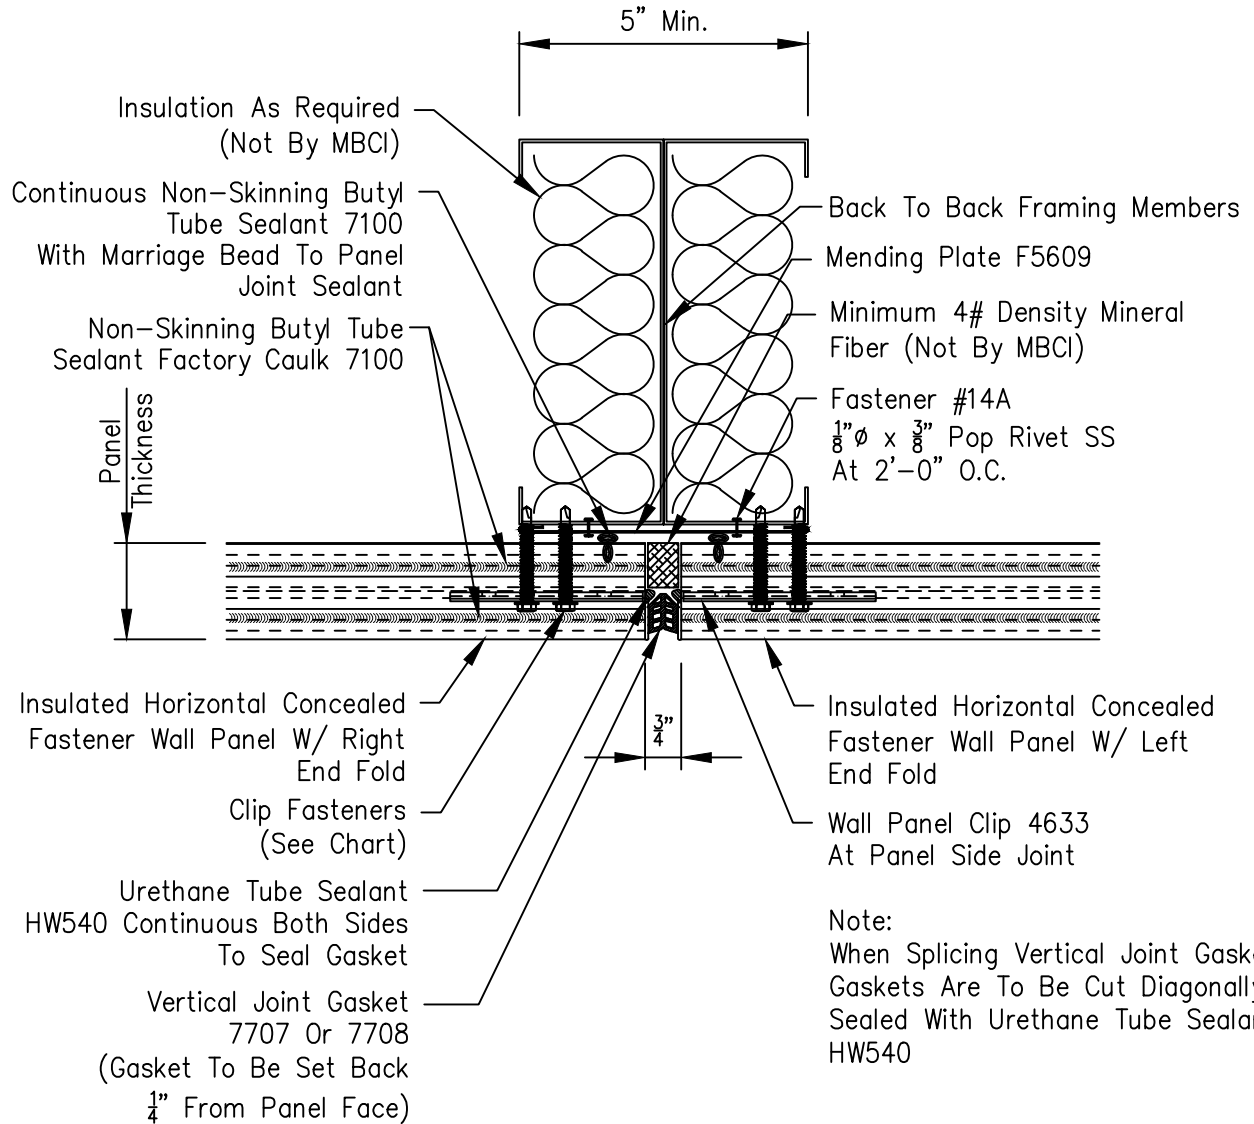

# Horizontal Insulated CF Wall Panel Butt Joint With Joint Gasket

Wall Panel Thickness	Clip Fastener
2"	#1616
2 $\frac{1}{2}$ "	#1624
3"	#1624
4"	#1632
5"	#1640
6"	#1648