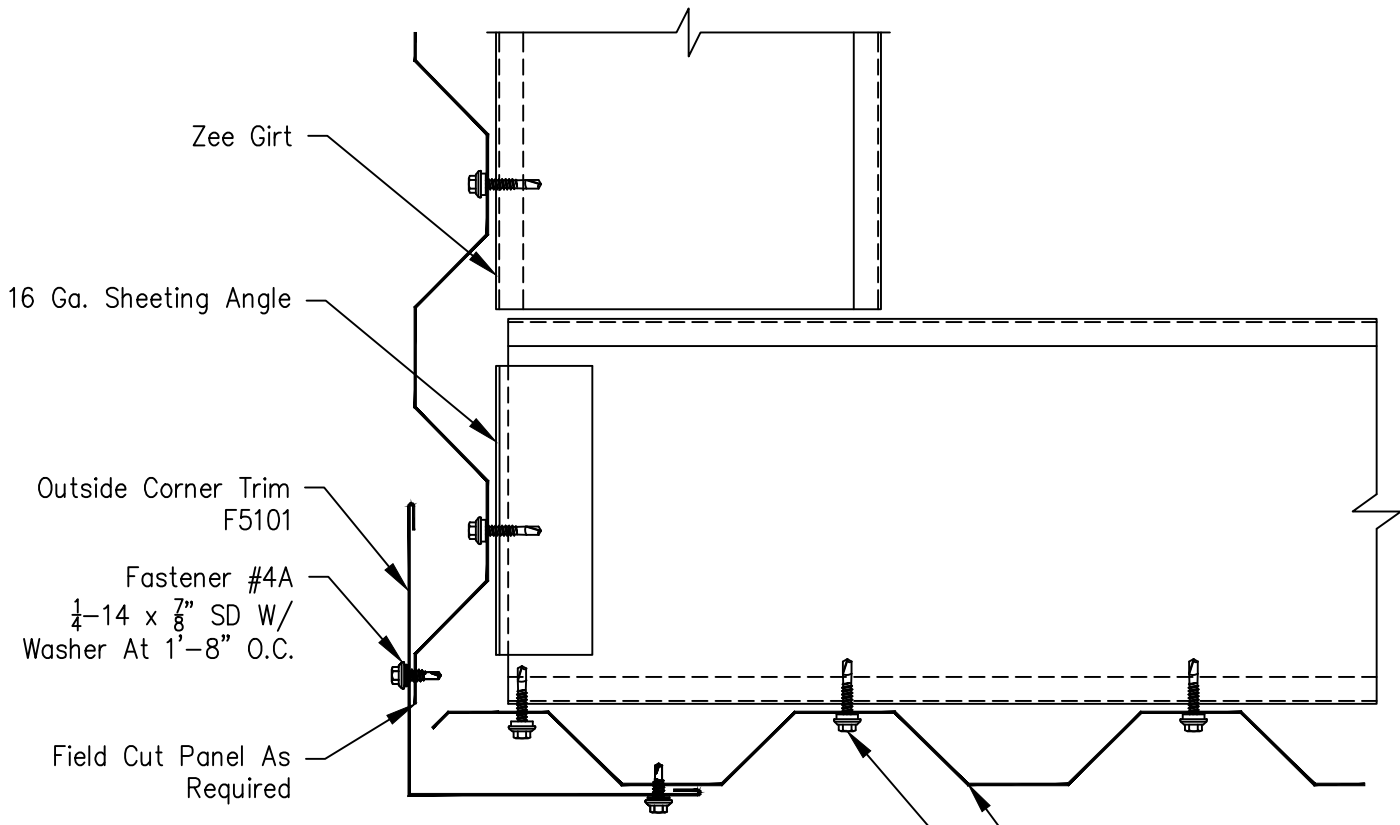

Reverse Rolled 7.2 Wall Panel Outside Corner

Outside Corner Trim
F5101

Fastener #4A
1/4-14 x 7/8" SD W/
Washer At 1'-8" O.C.

Reverse Rolled 7.2
Wall Panel

Fastener #17A
12-14 x 1 1/4" SD W/Washer
At 7.2" O.C.

7.2 Rib Filler F5173

Fastener #17A
12-14 x 1 1/4" SD W/Washer
At Each Member

Alternate Outside Corner Condition

Note:
7.2 Rib Filler F5173 Will Be Provided
For Both Panels