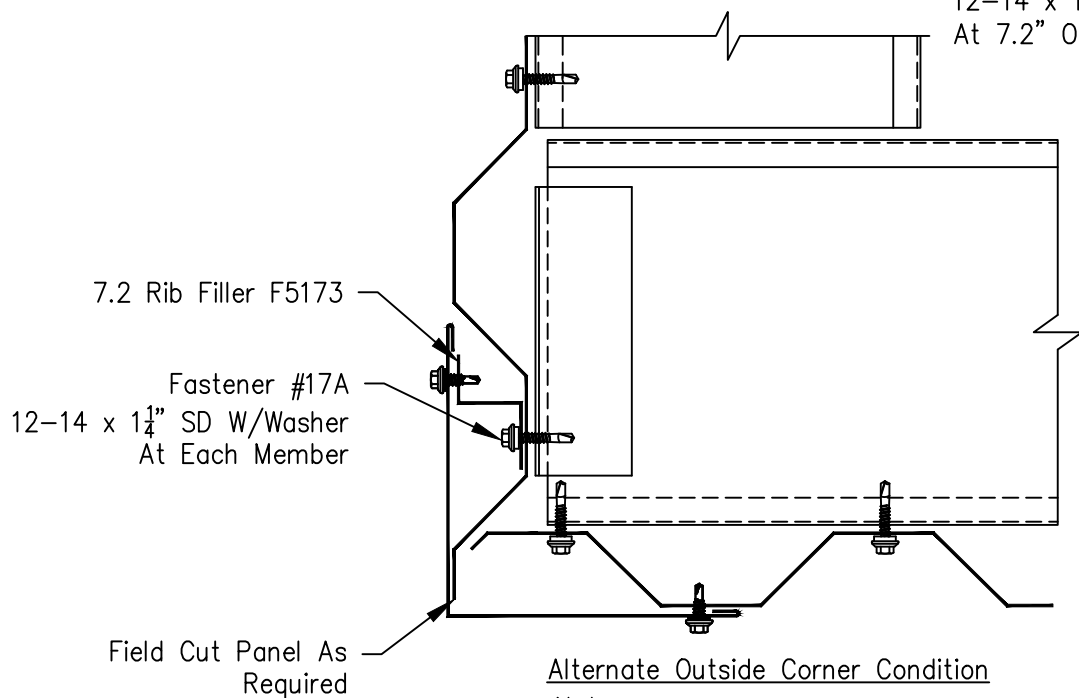

Reverse Rolled 7.2 Wall Panel Outside Corner

Outside Corner Trim
F5101

Fastener #4A
1/4-14 x 7/8" SD W/
Washer At 1'-8" O.C.

Reverse Rolled 7.2
Wall Panel

Fastener #17A
12-14 x 1 1/4" SD W/Washer
At 7.2" O.C.

7.2 Rib Filler F5173

Fastener #17A
12-14 x 1 1/4" SD W/Washer
At Each Member

Alternate Outside Corner Condition

Note:
7.2 Rib Filler F5173 Will Be Provided
For Both Panels