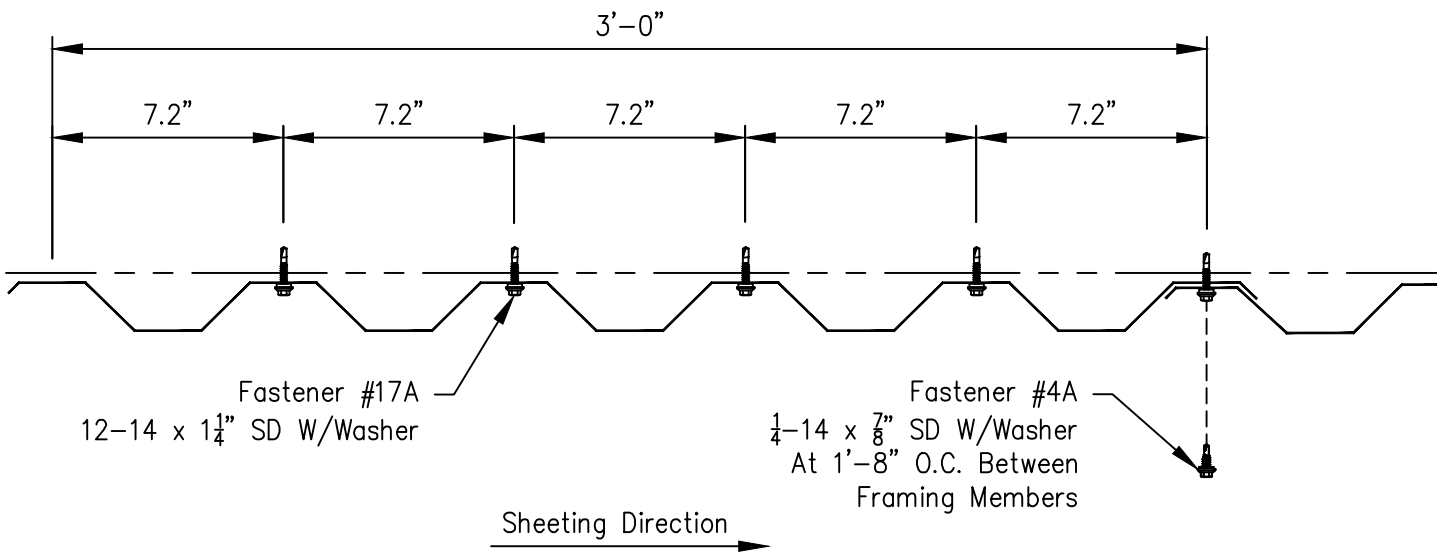

Reverse Rolled 7.2 Wall Panel
Fastener Spacing

Page
7.2-V-FS-02

Date
Feb '20

Rev
00

7.2 Panel Fastener Spacing
At Panel Ends And Intermediate Supports