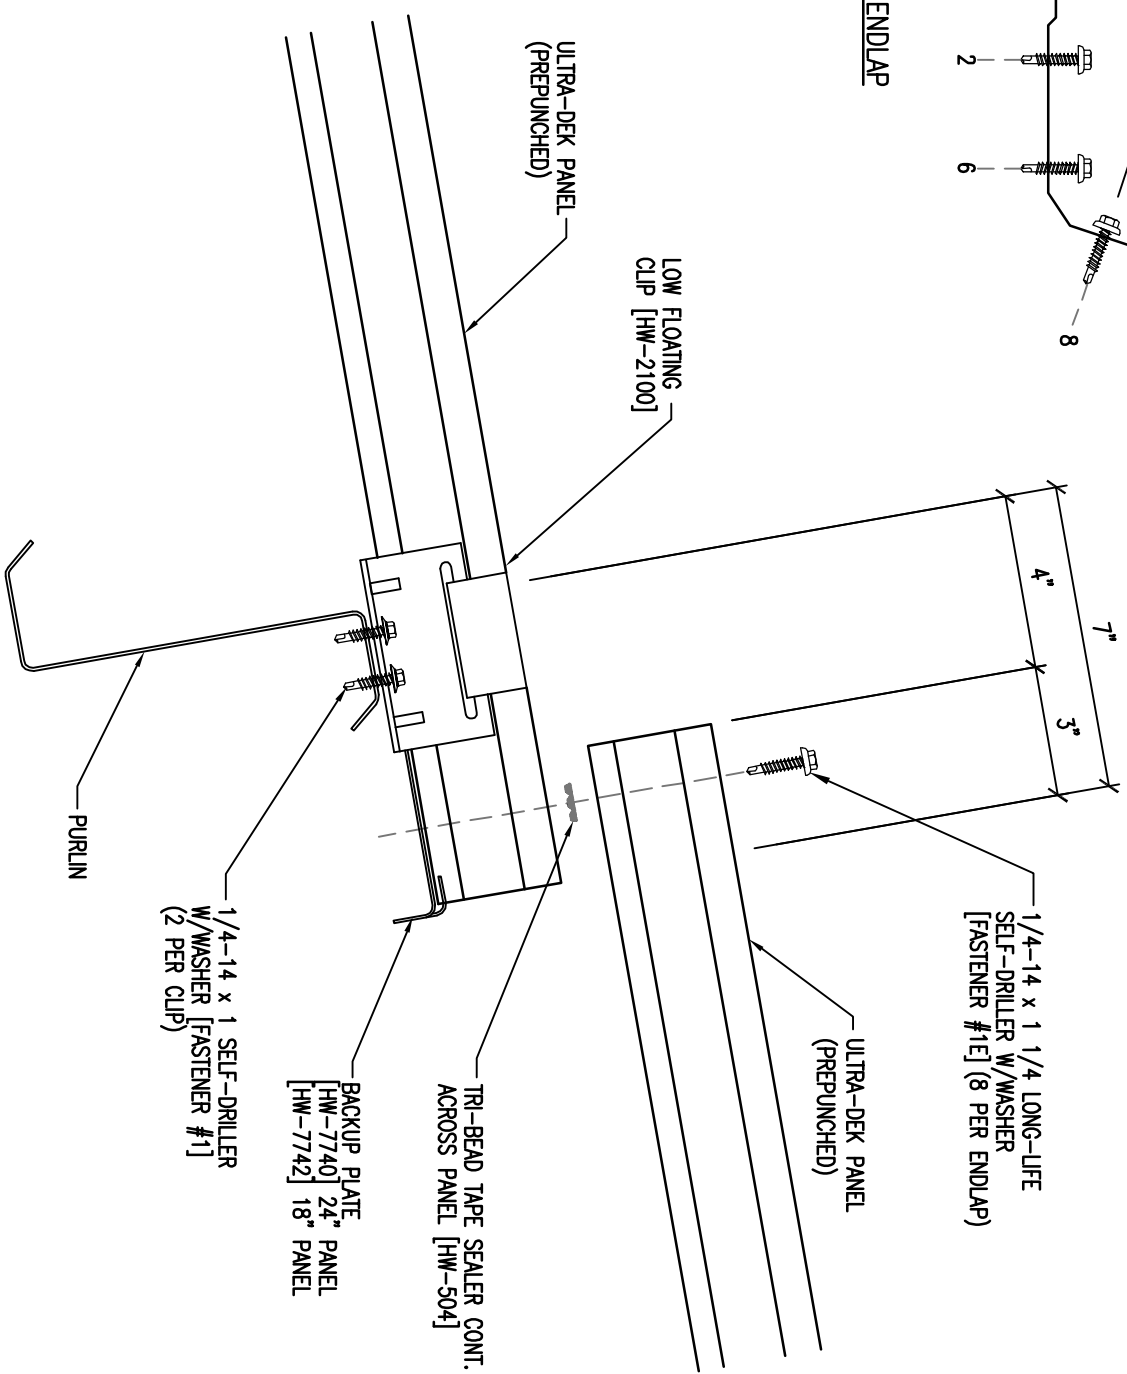

1/4-14 x 1 1/4 LONG-LIFE
 SELF-DRILLER W/WASHER
 [FASTENER #1E] (8 PER ENDLAP)

FASTENER SEQUENCE @ ENDLAP

1/4-14 x 1 1/4 LONG-LIFE
 SELF-DRILLER W/WASHER
 [FASTENER #1E] (8 PER ENDLAP)

ULTRA-DEK PANEL
 (PREPUNCHED)

LOW FLOATING
 CLIP [HW-2100]

ULTRA-DEK PANEL
 (PREPUNCHED)

TRI-BEAD TAPE SEALER CONT.
 ACROSS PANEL [HW-504]

BACKUP PLATE
 [HW-7740] 24"
 [HW-7742] 18" PANEL

1/4-14 x 1 SELF-DRILLER
 W/WASHER [FASTENER #1]
 (2 PER CLIP)

PURLIN

4"
 7"
 3"

3/4"