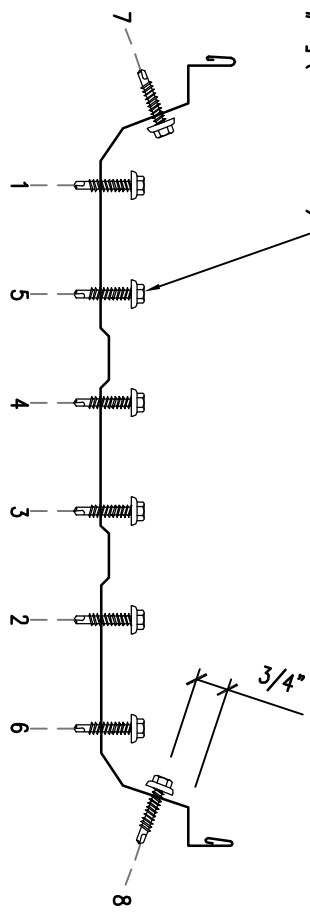

1/4-14 x 1 1/4 LONG-LIFE
 SELF-DRILLER W/WASHER
 [FASTENER #1E] (8 PER ENDLAP)

FASTENER SEQUENCE @ ENDLAP

1/4-14 x 1 1/4 LONG-LIFE
 SELF-DRILLER W/WASHER
 [FASTENER #1E] (8 PER ENDLAP)

ULTRA-DEK PANEL
 (PREPUNCHED)

LOW FLOATING
 CLIP [HW-2100]

ULTRA-DEK PANEL
 (PREPUNCHED)

TRI-BEAD TAPE SEALER CONT.
 ACROSS PANEL [HW-504]

BACKUP PLATE
 [HW-7740] 24"
 [HW-7742] 18" PANEL

1/4-14 x 1 SELF-DRILLER
 W/WASHER [FASTENER #1]
 (2 PER CLIP)

PURLIN

4"
 7"
 3"

3/4"